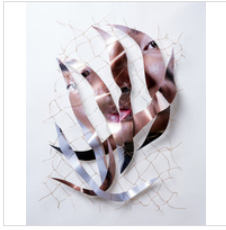

72 × 72 × 2 cm

Edition #1 of 3 + 1AP

\$3,000

LOU PERALTA

Disassemble #37, 2019
Archival pigment print on metallic paper with copper wire

27 4/25 × 19 17/25 × 2 9/25 in
69 × 50 × 6 cm
Unique

\$3,000

LOU PERALTA