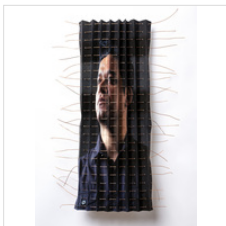

LOU PERALTA

Disassemble #34, 2019
Archival pigment print rice paper with copper wire

23 31/50 × 17 71/100 × 3 27/50 in
60 × 45 × 9 cm
Edition #1 of 10 + 1AP

$2,000