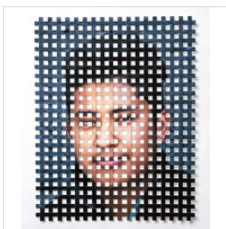

\$1,500 single image;
\$2,500 for diptych with
Disassemble #53

LOU PERALTA

Disassemble #53, 2019
Archival pigment print with plastic raffia cord

23 31/50 × 15 37/50 × 1 9/50 in
60 × 40 × 3 cm
Unique

\$1,500 single image;
\$2,500 for diptych with
Disassemble #52