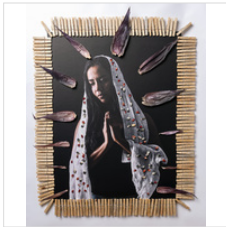

LOU PERALTA

Disassemble #41, 2019
Archival pigment print with corn leaf, corn seeds and wood clothespins

37 × 28 17/50 × 39/50 in
94 × 72 × 2 cm
Edition #1 of 7 + 1AP

$5,500 framed;
$5,000 unframed