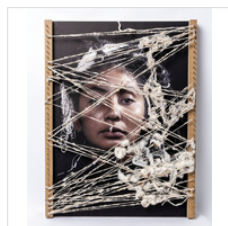

Disassemble #36, 2019

Archival pigment print with wood and silk thread tinted with añil, grant cochinilla and pericon

17 8/25 × 25 59/100 × 2 9/25 in

44 × 65 × 6 cm

Unique

\$3,000

LOU PERALTA

Disassemble #38, 2019

Archival pigment print with bamboo, feathers and henequen thread

33 23/50 × 26 9/25 × 39/50 in

85 × 67 × 2 cm

Unique

\$4,000
(framed as is)

LOU PERALTA

Disassemble #43, 2019

Archival pigment print with hand made silk thread, fragments of silk cocoon and wood