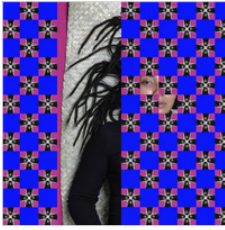

LOU PERALTA

Disassemble #47, 2019
Archival pigment print

26 57/100 × 26 57/100 in
67.5 × 67.5 cm
Edition #1 of 10 + 1AP

$3,000