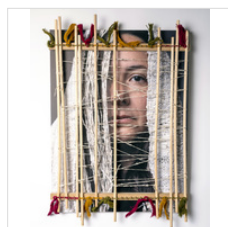

LOU PERALTA

Disassemble #48, 2019

Archival pigment print with cinnamon and wood stripes

23 × 22 in

58.4 × 55.9 cm

Edition #1 of 7 + 1AP

\$2,500

LOU PERALTA