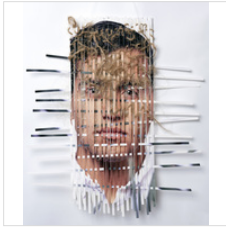

\$2,000

LOU PERALTA

Disassemble #34, 2019
Archival pigment print rice paper with copper wire

23 31/50 × 17 71/100 × 3 27/50 in
60 × 45 × 9 cm
Edition #1 of 10 + 1AP

\$2,000

LOU PERALTA

Disassemble #50, 2019
Archival pigment print with henequen thread and cord