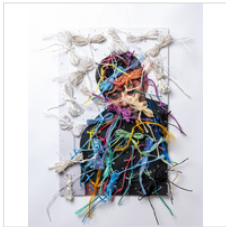

LOU PERALTA

Disassemble #53, 2019
Archival pigment print with plastic raffia cord

23 31/50 × 15 37/50 × 1 9/50 in
60 × 40 × 3 cm
Unique

$1,500 single image;
$2,500 for diptych with
Disassemble #52