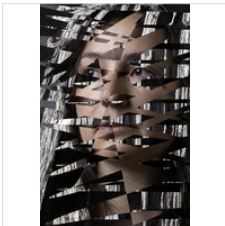

18 3/10 × 15 37/50 in
46.5 × 40 cm
Unique

\$1,500

LOU PERALTA

Disassemble #42, 2019
Archival pigment print with plastic market bag

24 2/5 × 23 21/50 in
62 × 59.5 cm
Unique

\$3,000

LOU PERALTA

Disassemble #46, 2019
Archival pigment print on metallic paper with metal fiber