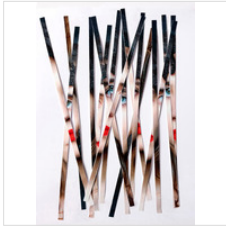

72 × 72 × 2 cm

Edition #1 of 3 + 1AP

\$3,000

LOU PERALTA

Disassemble #37, 2019
Archival pigment print on metallic paper with copper wire

27 4/25 × 19 17/25 × 2 9/25 in
69 × 50 × 6 cm
Unique

\$3,000

LOU PERALTA