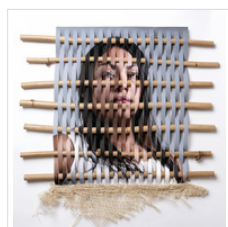

LOU PERALTA

Disassemble #40, 2019

Archival pigment print on canvas with bamboo and costal

28 17/50 × 28 17/50 × 39/50 in

72 × 72 × 2 cm

Edition #1 of 3 + 1AP

$3,000