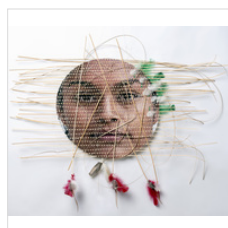

Disassemble #36, 2019

Archival pigment print with wood and silk thread tinted with añil, grant cochinilla and pericon

17 8/25 × 25 59/100 × 2 9/25 in

44 × 65 × 6 cm

Unique

\$3,000

LOU PERALTA

Disassemble #38, 2019

Archival pigment print with bamboo, feathers and henequen thread

33 23/50 × 26 9/25 × 39/50 in

85 × 67 × 2 cm

Unique

\$4,000
(framed as is)

LOU PERALTA

Disassemble #43, 2019

Archival pigment print with hand made silk thread, fragments of silk cocoon and wood