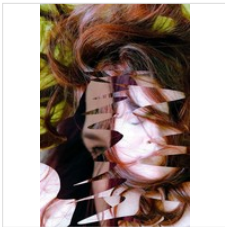

LOU PERALTA

Disassemble #30, 2018
Archival pigment print

23 3/5 × 15 7/10 in
59.9 × 39.9 cm
Edition #1 of 10 + 1AP

$900