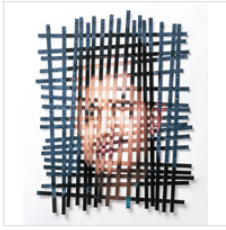

LOU PERALTA

Disassemble #39B, 2019
Archival pigment print

19 17/25 × 15 7/20 in
50 × 39 cm
Edition #1 of 10 + 1AP

$1,500 single image;
$2,500 for diptych with
Disassemble #39A