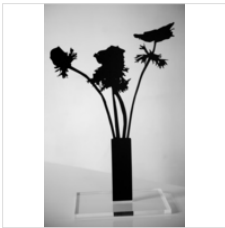

JOANA P. CARDOZO

Anemone, 2019
Black matte acrylic

18 × 11 77/100 in
45.7 × 29.9 cm
Edition 2/7

$850

15