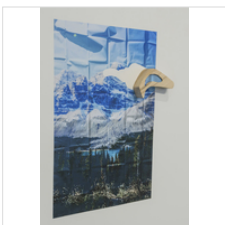

KALEE APPLETON

Mountain Glacier Forest III, 2018

Archival inkjet print with wood frame

32 1/2 × 21 1/2 in
82.6 × 54.6 cm

Unique

$1,400