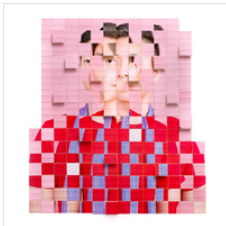

KAREN NAVARRO

Subject #6, 2019

Archival inkjet print, laser-cut and embossed on gesso panel

18 × 14 in
45.7 × 35.6 cm
Unique

$1,700 print,
$1,900 framed

30