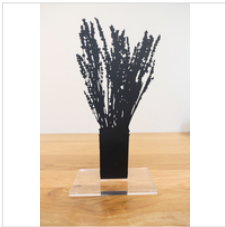

17

**JOANA P. CARDOZO**

Gerberas, 2019  
Black matte acrylic

14 1/2 × 11 4/5 in  
36.8 × 30 cm  
Edition 2/7

\$850

18

**JOANA P. CARDOZO**

Lavender, 2018  
Black matte acrylic