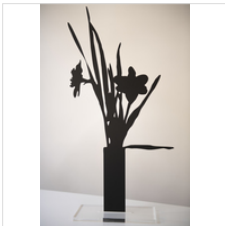

JOANA P. CARDOZO

Wild Daffodils, 2019
Black matte acrylic

24 3/10 × 12 3/4 in
61.7 × 32.4 cm
Edition 1/7

$850

20