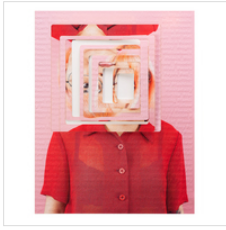

\$3,200

25

**KRISTA SVALBONAS**

Lubeck 1, 2019  
Layered laser-cut pigment print

14 × 21 in  
35.6 × 53.3 cm  
Edition 1/3 + 1AP

\$2,800

26

**KAREN NAVARRO**