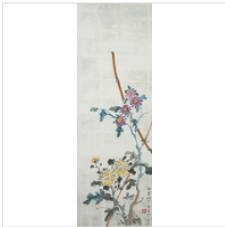

MARK CHEN

Chrysanthemum and Coal Power Plant (Original), 2015
Archival pigment print on Chinese watercolor paper with applied watercolor

48 × 14 in
121.9 × 35.6 cm

Unique; available as high-quality replica in edition of 10 (please ask for replica pricing)

$3,000

14