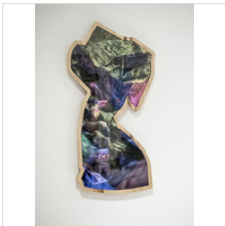

KALEE APPLETON

Forest Stream I (Purple-Blue & Green), 2018

Archival inkjet print with wood frame

34 × 16 1/2 in
86.4 × 41.9 cm

Unique

$1,500

35