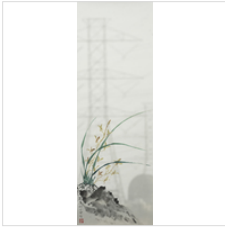

11

MARK CHEN

Orchid and Nuclear Power Plant (Original), 2015
Archival pigment print on Chinese watercolor paper with applied watercolor

48 × 14 in
121.9 × 35.6 cm

Unique; available as high-quality replica in edition of 10 (please ask for replica pricing)

$3,000

12