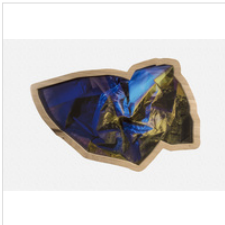

KALEE APPLETON

Mountain View (Blue & Yellow), 2017

Archival inkjet print with wood frame

20 × 24 in
50.8 × 61 cm

Unique

$1,100

34