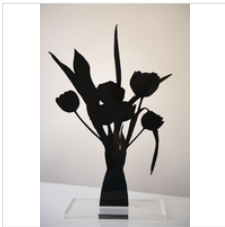

18 1/2 × 8 1/2 in  
47 × 21.6 cm  
Edition 1/7

\$850

19

**JOANA P. CARDOZO**

Wild Daffodils, 2019  
Black matte acrylic

24 3/10 × 12 3/4 in  
61.7 × 32.4 cm  
Edition 1/7

\$850

20