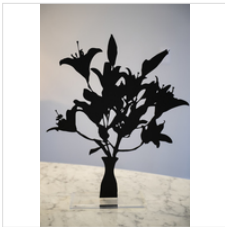

JOANA P. CARDOZO

White Asian Lilies, 2018
Black matte acrylic

20 × 17 in
50.8 × 43.2 cm
Edition 2/7

$850