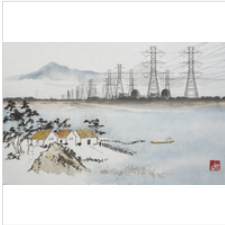

MARK CHEN

Pastoral Landscape with Nuclear Power Plant (Original), 2015

Archival pigment print on Chinese watercolor paper with applied watercolor

24 × 40 in
61 × 101.6 cm

Unique; available as high-quality replica in edition of 10 (please ask for replica pricing)

$10,000

33