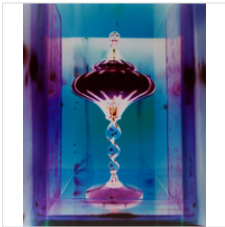

ROBERT CALAFIORE
Untitled, 2016
Pinhole camera chromogenic print

20 × 16 in
50.8 × 40.6 cm

$2,900

15