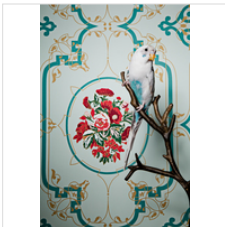

CLAIRE ROSEN

Parakeet No. 7078, 2012-2018

Archival pigment print

16 1/2 × 11 in
41.9 × 27.9 cm
Edition of 15
$800

25 1/2 × 17 in
64.8 × 43.2 cm
Edition of 10
$2,000

36 × 24 in
91.4 × 61 cm
Edition of 7
$3,000

60 × 40 in
152.4 × 101.6 cm
Edition of 5
$4,000

Exhibition Print:

25 1/2 x 17 in
Edition #1 of 10
$2,000 unframed
$2,150 framed