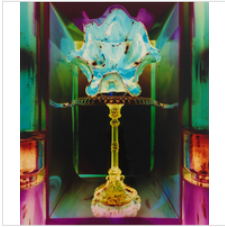

\$2,900

12

**ROBERT CALAFIORE**  
Untitled, 2017  
Pinhole camera chromogenic print  
  
24 × 20 in  
61 × 50.8 cm

\$3,500

13

**ROBERT CALAFIORE**  
Untitled, 2017  
Pinhole camera chromogenic print  
  
24 × 20 in  
61 × 50.8 cm