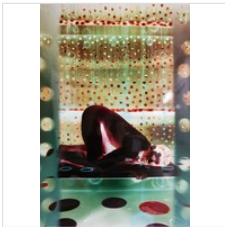

ROBERT CALAFIORE
Untitled, 2008-2011
Pinhole camera chromogenic print

40 × 30 in
101.6 × 76.2 cm

$5,400