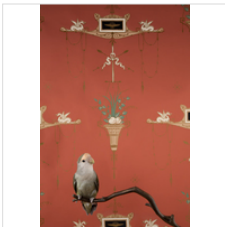

21

**CLAIRE ROSEN**

Rosy-Faced Lovebird No. 7548, 2012-2018

Archival pigment print

16 1/2 × 11 in  
41.9 × 27.9 cm  
Edition of 15  
\$800

25 1/2 × 17 in  
64.8 × 43.2 cm  
Edition of 10  
\$2,000

36 × 24 in  
91.4 × 61 cm  
Edition of 7  
\$3,000