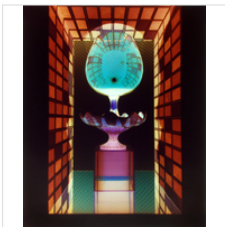

\$5,400

10

**ROBERT CALAFIORE**  
Untitled, 2013  
Pinhole camera chromogenic print  
  
40 × 30 in  
101.6 × 76.2 cm

\$5,400

11

**ROBERT CALAFIORE**  
Untitled, 2016  
Pinhole camera chromogenic print  
  
20 × 16 in  
50.8 × 40.6 cm