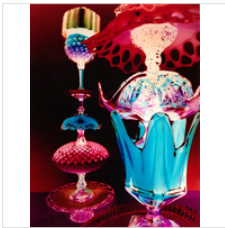

\$5,400

8

**ROBERT CALAFIORE**  
Untitled, 2009-2012  
Pinhole camera chromogenic print  
  
40 × 30 in  
101.6 × 76.2 cm

\$5,400

9

**ROBERT CALAFIORE**  
Untitled, 2013  
Pinhole camera chromogenic print  
  
40 × 30 in  
101.6 × 76.2 cm