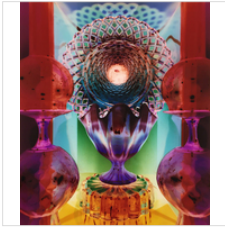

12

ROBERT CALAFIORE
Untitled, 2017
Pinhole camera chromogenic print

24 × 20 in
61 × 50.8 cm

$3,500

13