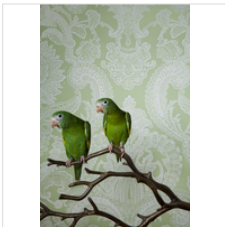

16 1/2 × 11 in  
41.9 × 27.9 cm  
Edition of 15  
\$800

25 1/2 × 17 in  
64.8 × 43.2 cm  
Edition of 10  
\$2,000

36 × 24 in  
91.4 × 61 cm  
Edition of 7  
\$3,000

60 × 40 in  
152.4 × 101.6 cm  
Edition of 5  
\$4,000

**Exhibition Print:**

25 1/2 x 17 in  
Edition #1 of 10  
\$2,000 unframed  
\$2,150 framed

23

**CLAIRE ROSEN**

Canary Wing Bee Bee No. 7746, 2012-2018

Archival pigment print

16 1/2 × 11 in  
41.9 × 27.9 cm  
Edition of 15  
\$800