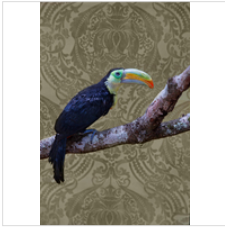

18

CLAIRE ROSEN

Keel-Billed Toucan No. 7981, 2012-2018

Archival pigment print

16 1/2 × 11 in
41.9 × 27.9 cm
Edition of 15
$800

25 1/2 × 17 in
64.8 × 43.2 cm
Edition of 10
$2,000

36 × 24 in
91.4 × 61 cm
Edition of 7
$3,000

60 × 40 in
152.4 × 101.6 cm
Edition of 5
$4,000

Exhibition Print:

25 1/2 x 17 in
Edition #2 of 10
$2,000 unframed
$2,150 framed

19