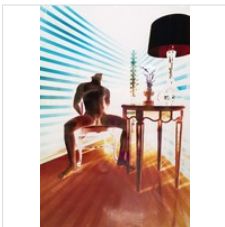

ROBERT CALAFIORE
Untitled, 2008-2011
Pinhole camera chromogenic print

40 × 30 in
101.6 × 76.2 cm

$5,400