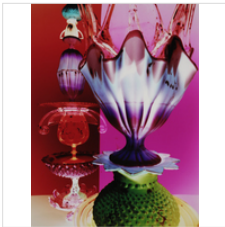

ROBERT CALAFIORE
Untitled, 2013
Pinhole camera chromogenic print

40 × 30 in
101.6 × 76.2 cm

$5,400

11