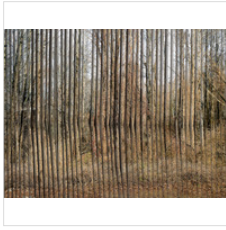

DAVID REINFELD

Brick & Mortar 2, 2015
Archival pigment print

13 1/2 × 18 in
34.3 × 45.7 cm
Edition of 15 + 3AP
$1,300

18 × 24 in
45.7 × 61 cm
Edition of 15 + 3AP
$1,800

27 × 36 in
68.6 × 91.4 cm
Edition of 7 + 2AP
$2,700

$1,300 - 2,700