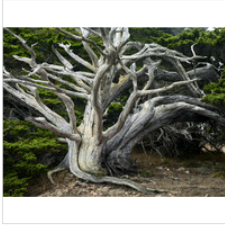

DAVID REINFELD

Forest 2, 2012
Archival pigment print

13 1/2 × 18 in
34.3 × 45.7 cm
Edition of 15 + 3AP
$1,300

18 × 24 in
45.7 × 61 cm
Edition of 15 + 3AP
$1,800

27 × 36 in
68.6 × 91.4 cm
Edition of 7 + 2AP
$2,700

$1,300 - 2,700