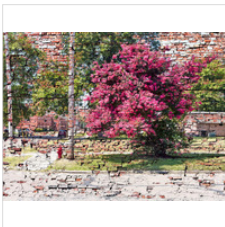

DAVID REINFELD

Brick & Mortar 3, 2016
Archival pigment print

13 1/2 x 18 in
34.3 x 45.7 cm
Edition of 15 + 3AP
$1,300

18 x 24 in
45.7 x 61 cm
Edition of 15 + 3AP
$1,800

Exhibition Print:

18 x 24 in
Edition #1 of 15
$1,800 unframed
$2,100 framed