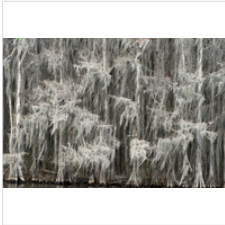

DAVID REINFELD

Coastal 3, 2013
Archival pigment print

12 × 18 in
30.5 × 45.7 cm
Edition of 15 + 3AP
$1,300

16 × 24 in
40.6 × 61 cm
Edition of 15 + 3AP
$1,800

24 × 36 in
61 × 91.4 cm
Edition of 7 + 2AP
$2,700

$1,300 - 2,700