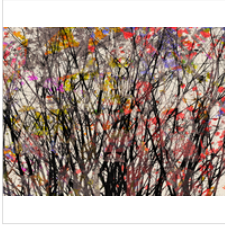

DAVID REINFELD

Feynman's Notes 16, 2018
Archival pigment print

13 1/2 × 18 in
34.3 × 45.7 cm
Edition of 15 + 3AP
$1,300

18 × 24 in
45.7 × 61 cm
Edition of 15 + 3AP
$1,800

27 × 36 in
68.6 × 91.4 cm
Edition of 7 + 2AP
$2,700

$1,300 - 2,700