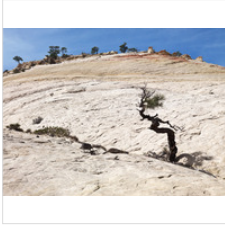

DAVID REINFELD

Canyon 1, 2007

Archival pigment print

13 1/2 × 18 in

34.3 × 45.7 cm

Edition of 15 + 3AP

$1,300

18 × 24 in

45.7 × 61 cm

Edition of 15 + 3AP

$1,800

27 × 36 in

68.6 × 91.4 cm

Edition of 7 + 2AP

$2,700

$1,300 - 2,700