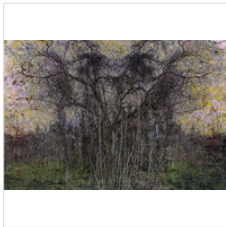

18 × 24 in  
45.7 × 61 cm  
Edition of 15 + 3AP  
\$1,800

27 × 36 in  
68.6 × 91.4 cm  
Edition of 7 + 2AP  
\$2,700

\$1,300 - 2,700

**DAVID REINFELD**

Feynman's Notes 46, 2018  
Archival pigment print

12 × 18 in  
30.5 × 45.7 cm  
Edition of 15 + 3AP  
\$1,300