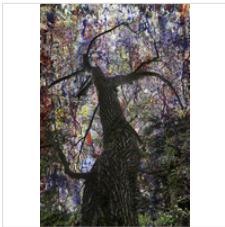

DAVID REINFELD

Feynman's Notes 47, 2018
Archival pigment print

18 × 12 in
45.7 × 30.5 cm
Edition of 15 + 3AP
$1,300

24 × 16 in
61 × 40.6 cm
Edition of 15 + 3AP
$1,800

36 × 24 in
91.4 × 61 cm
Edition of 7 + 2AP
$2,700

$1,300 - 2,700