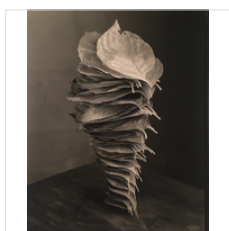

ROBERT LANGHAM III
Stacked Dogwoods, 2016
Silver Gelatin Print

10 × 8 in
25.4 × 20.3 cm
Edition 1/20 + 2AP
$750

24 × 20 in
61 × 50.8 cm
Edition of 15
$2,400

Exhibition Print:
24 x 20 inches
Edition #5 of 15
$2,900 framed