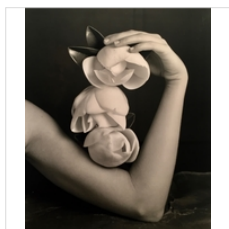

ROBERT LANGHAM III
Triple Magnolia, 2019
Silver gelatin print

10 × 8 in
25.4 × 20.3 cm
Edition of 20
$750

24 × 20 in
61 × 50.8 cm
Edition of 15
$2,400

Exhibition Print:
24 x 20 inches
Edition #3 of 15
$2,900 framed

14