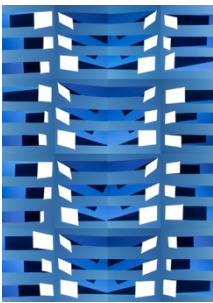

To purchase work, please contact Foto Relevance gallery in Houston at 713-505-1499 or info@fotorelevance.com.

Modality no. 1

2016

48 x 48
dye sub on aluminum
edition of 9
\$5500

Modality no. 3

2016

48 x 33.5
dye sub on aluminum
edition of 9
\$5500

Modality no. 2

2016

48 x 41
dye sub on aluminum
edition of 9
\$5500

Modality no. 6

2017

48 x 34
dye sub on aluminum
edition of 9
\$5500

Modality no. 30

2020

51 x 36
pigment print on paper
edition of 9
\$5500

Paper Sky no. 27
2015

50x36
dye sublimation on aluminum (unframed)
edition of 9
\$4,000

Paper Sky no. 30
2016

30 x 16
dye sub on aluminum
edition of 10
\$2,500