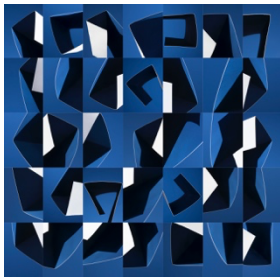

Brenda Biondo: Paper Skies

Roaster Gallery, Marfa, TX
April 8, 2023 thru mid-summer 2023

Most of the artworks in this exhibit are printed as dye sublimations on aluminum. To make dye subs, the image is first printed onto a transfer paper and then placed on top of pre-treated aluminum. The aluminum and transfer paper are then put into a heat press. Under extreme heat and pressure, the dyes from the transfer paper turn into a gas and are pressed into the surface of the metal. As the dyes cool, they are permanently infused beneath the surface of the metal substrate, making it unnecessary to put the finished artwork behind glass or plexiglass. All the works are also available as archival pigment prints on paper.

To purchase work, please contact Foto Relevance gallery in Houston at 713-505-1499 or info@fotorelevance.com.

Modality no. 1

2016

48 x 48
dye sub on aluminum
edition of 9
\$5500

Modality no. 3

2016

48 x 33.5
dye sub on aluminum
edition of 9
\$5500